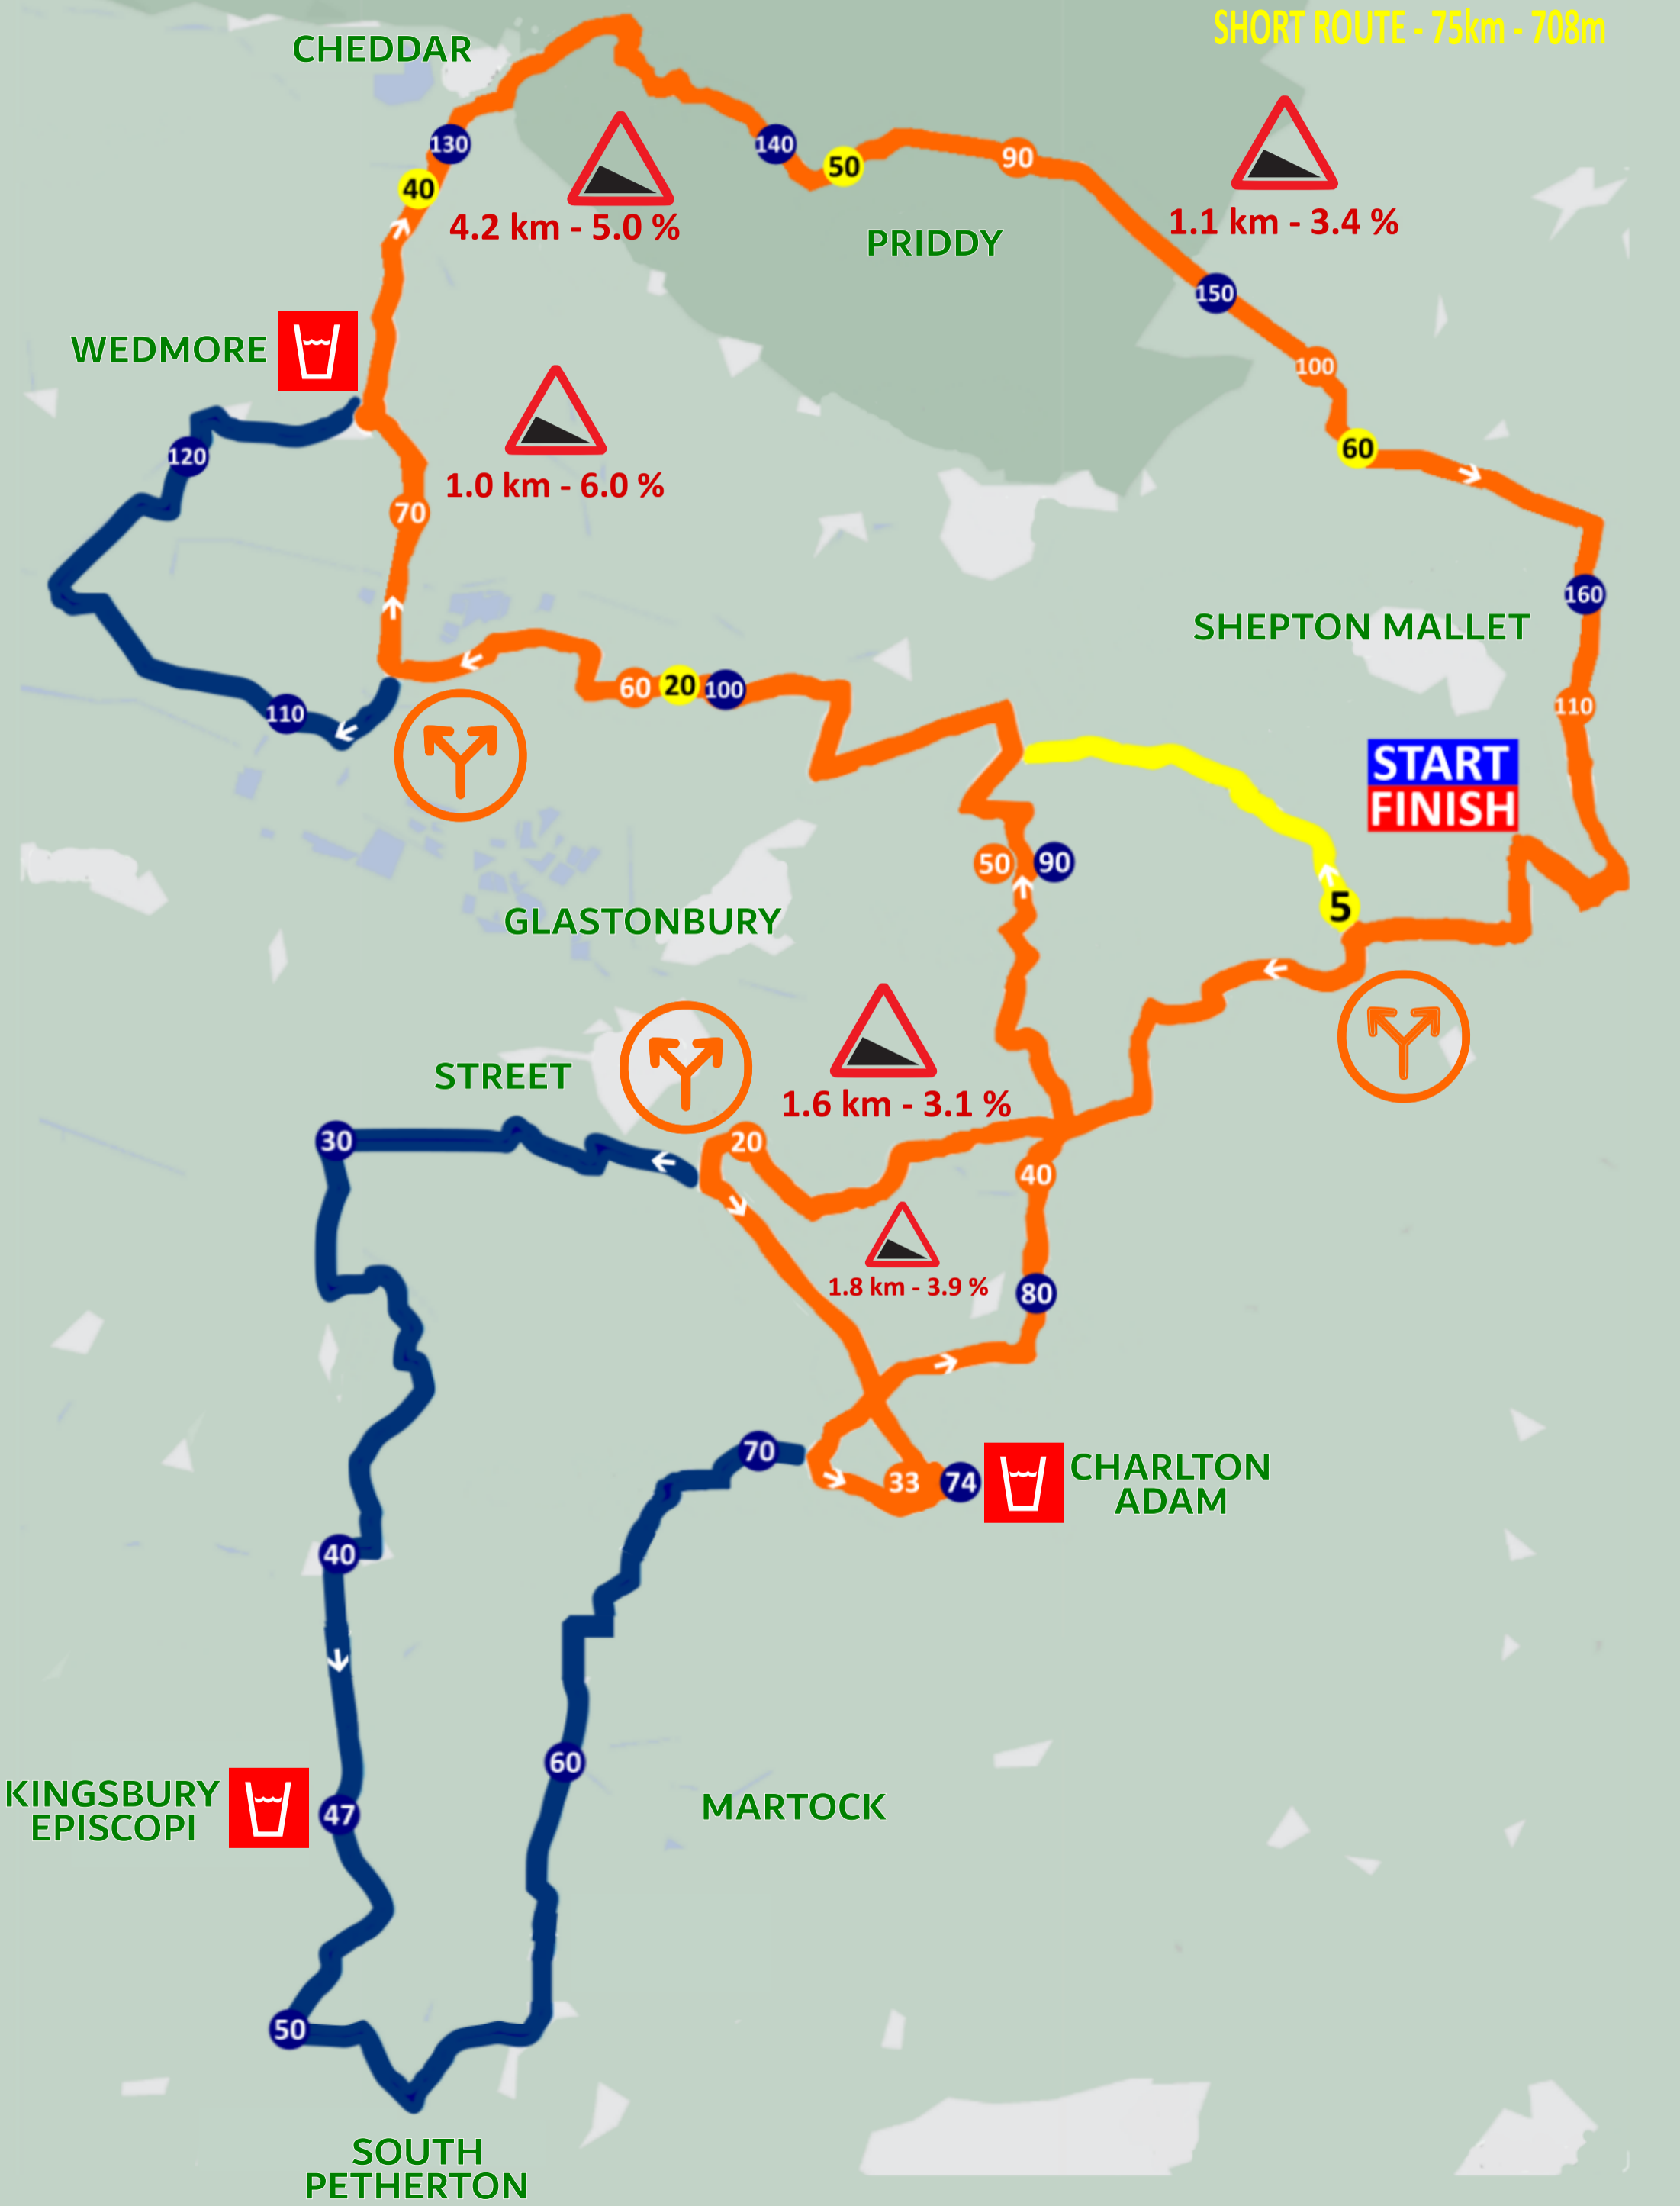

SOMERSET SPORTIVE 27th APRIL 2024

LONG ROUTE - 165km - 1271m

MEDIUM ROUTE - 112km - 1023m

SHORT ROUTE - 75km - 708m

CHEDDAR

WEDMORE

4.2 km - 5.0 %

PRIDDY

1.1 km - 3.4 %

1.0 km - 6.0 %

SHEPTON MALLET

START FINISH

GLASTONBURY

STREET

1.6 km - 3.1 %

1.8 km - 3.9 %

CHARLTON ADAM

KINGSBURY EPISCOPI

MARTOCK

SOUTH PETHERTON